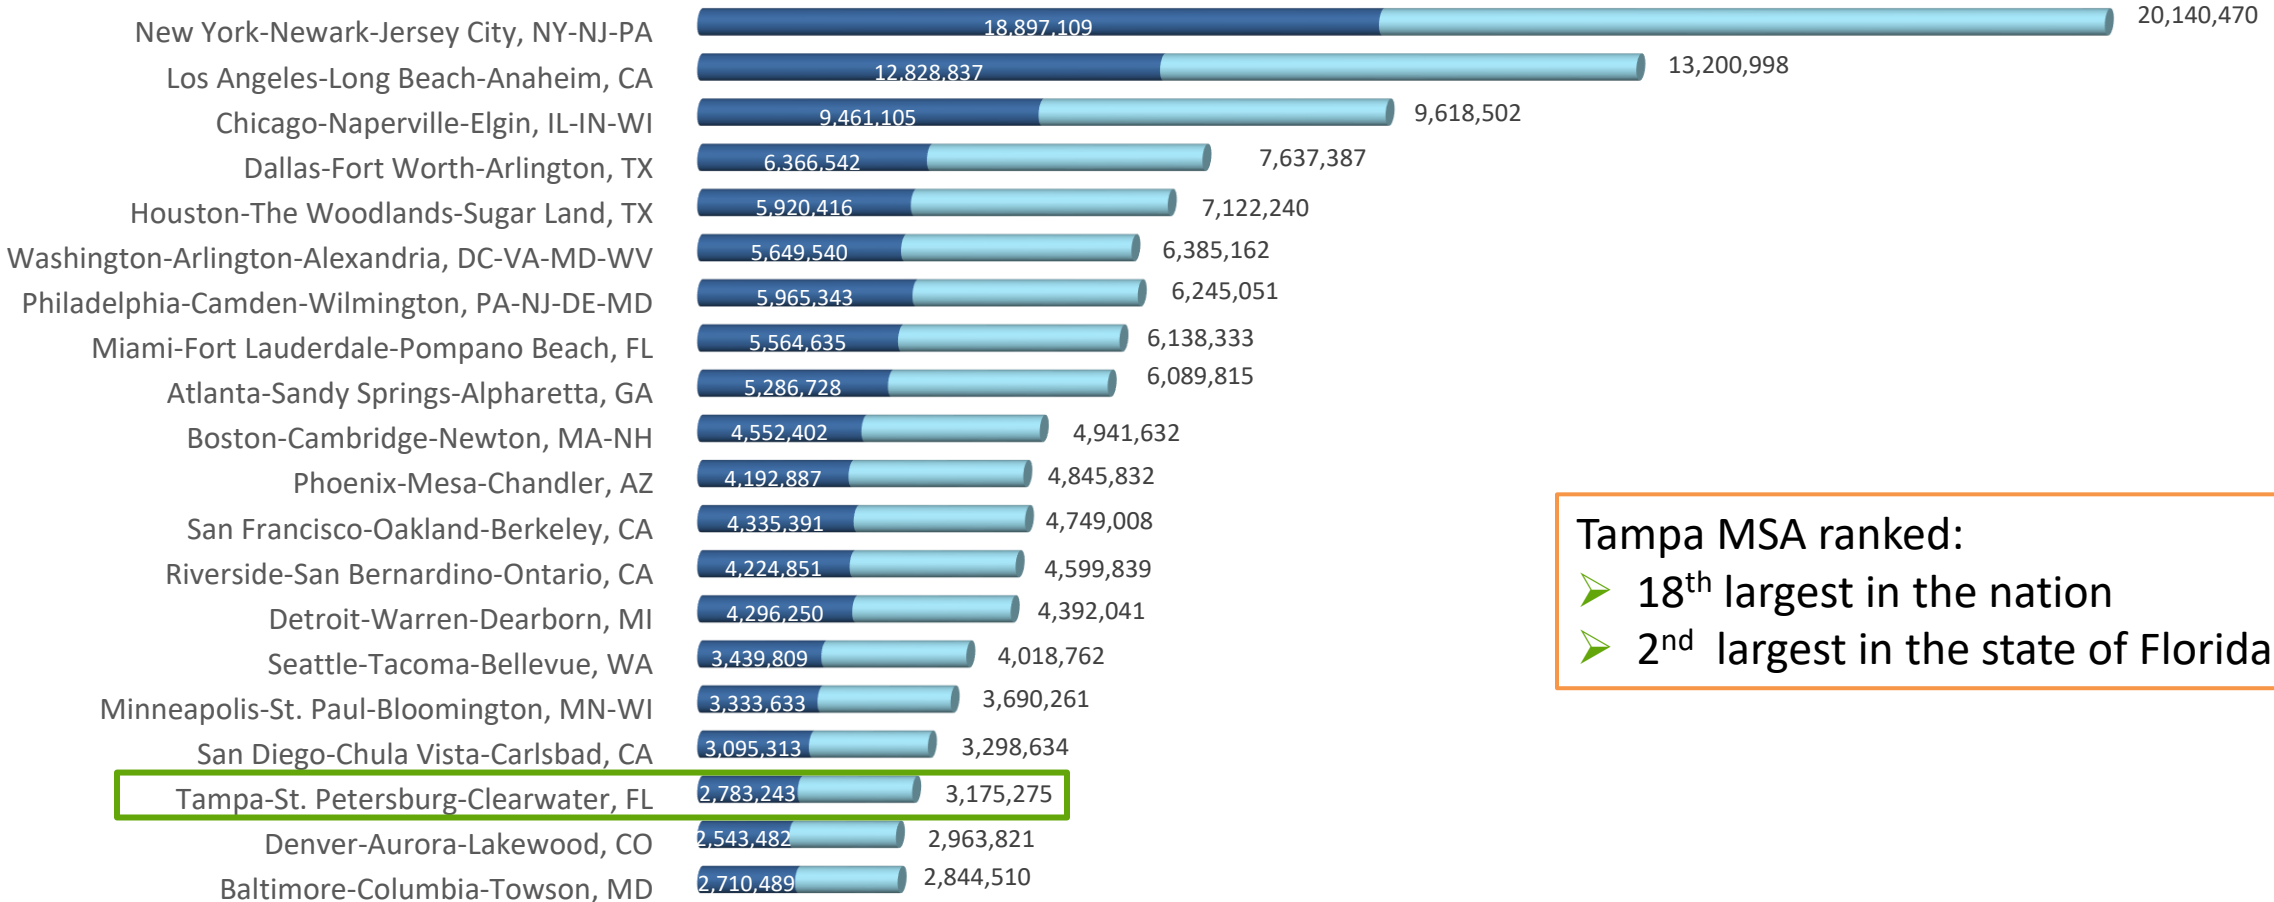

Top 20 Metro Areas with Largest Population

■ 2010 Population ■ 2020 Population

Tampa MSA ranked:

- 18th largest in the nation
- 2nd largest in the state of Florida

Source: US Census Data 2010 vs 2020

RESEARCH DIRECTOR ON DEMAND