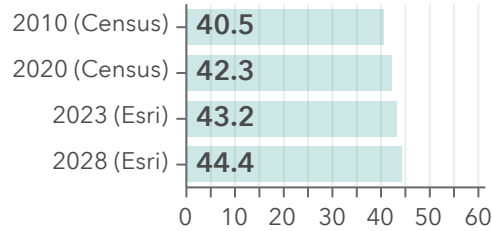

Oak Hammock 55+ Community Snapshot

Alachua, Gilchrist, Levy & Marion Counties

Alachua County, FL (12001) et al.

Geography: County

Prepared by Robin DiSalvo

Community Change Snapshot

Alachua, Gilchrist, Levy & Marion Counties

Geography: County

Diversity Index

Dots show comparison to

Total Population

Median Age

Average Household Size

Owner vs Renter Occupied Units

Median Home Value

Bars show comparison to

2000-2020 Compound Annual Growth Rate

Total Housing Units: Past, Present, Future