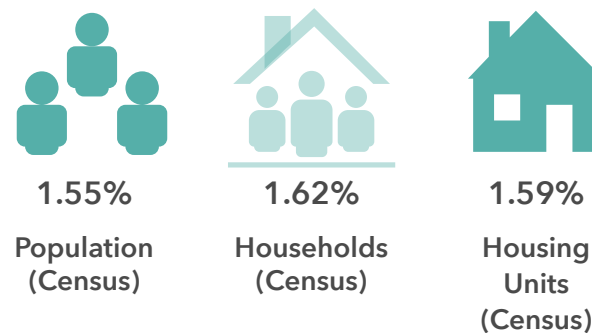

Oak Hammock 55+ Community Snapshot

Alachua, Gilchrist, Levy & Marion Counties

Alachua County, FL (12001) et al.

Geography: County

Prepared by Robin DiSalvo

Community Change Snapshot

Alachua, Gilchrist, Levy & Marion Counties

Geography: County

Diversity Index

Dots show comparison to

Total Population

Median Age

Average Household Size

Owner vs Renter Occupied Units

Median Home Value

Bars show comparison to

2000-2020 Compound Annual Growth Rate

Total Housing Units: Past, Present, Future