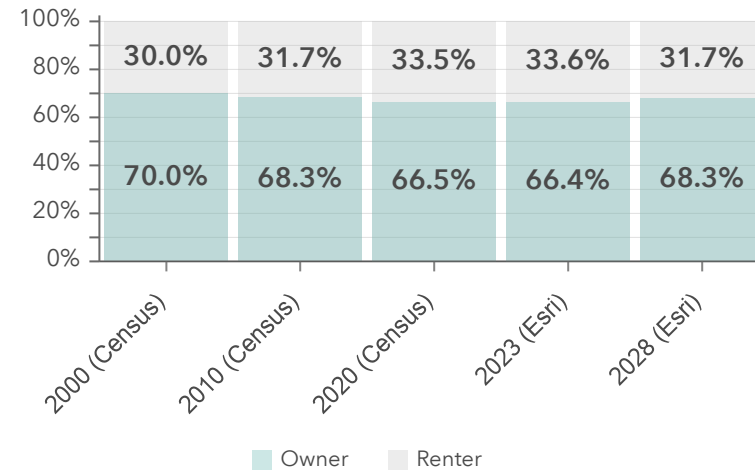

Geography: County

Diversity Index

Dots show comparison to

Total Population

Median Age

Average Household Size

Owner vs Renter Occupied Units

Median Home Value

Bars show comparison to

2000-2020 Compound Annual Growth Rate

Total Housing Units: Past, Present, Future