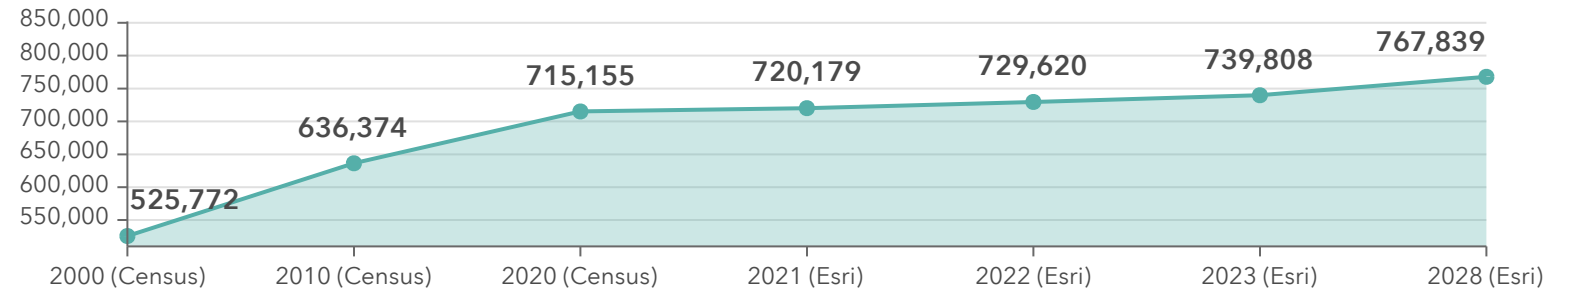

Oak Hammock 55+ Community Snapshot

Alachua, Gilchrist, Levy & Marion Counties

Alachua County, FL (12001) et al.

Geography: County

Prepared by Robin DiSalvo

Community Change Snapshot

Alachua, Gilchrist, Levy & Marion Counties

Geography: County

Diversity Index

Dots show comparison to

Total Population

Median Age

Average Household Size

Owner vs Renter Occupied Units

Median Home Value

Bars show comparison to

2000-2020 Compound Annual Growth Rate

Total Housing Units: Past, Present, Future