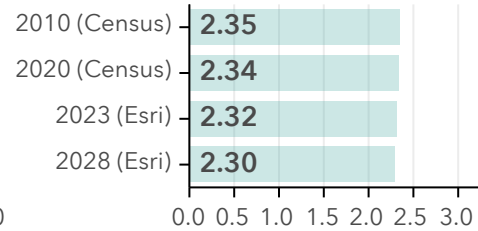

Geography: County

Diversity Index

Dots show comparison to

Total Population

Median Age

Average Household Size

Owner vs Renter Occupied Units

Median Home Value

Bars show comparison to

2000-2020 Compound Annual Growth Rate

Total Housing Units: Past, Present, Future