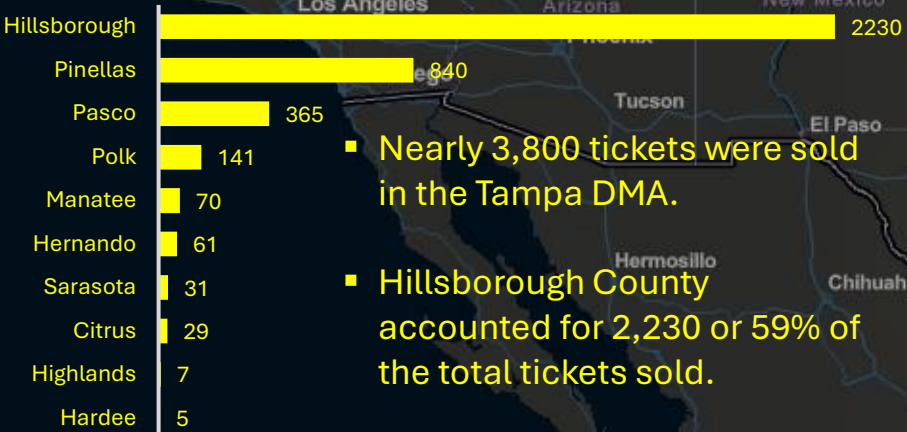

# U.S. County Heat Map Showing Where Broadway Ticket Households Live

Between 2023-2024 over 3,900 Broadway tickets were sold by households in 67 counties across the United States

 Represents the density of ticket holders by county

## TAMPA DMA TICKET HOLDERS

- Nearly 3,800 tickets were sold in the Tampa DMA.
- Hillsborough County accounted for 2,230 or 59% of the total tickets sold.

## Where Tickets Were Sold